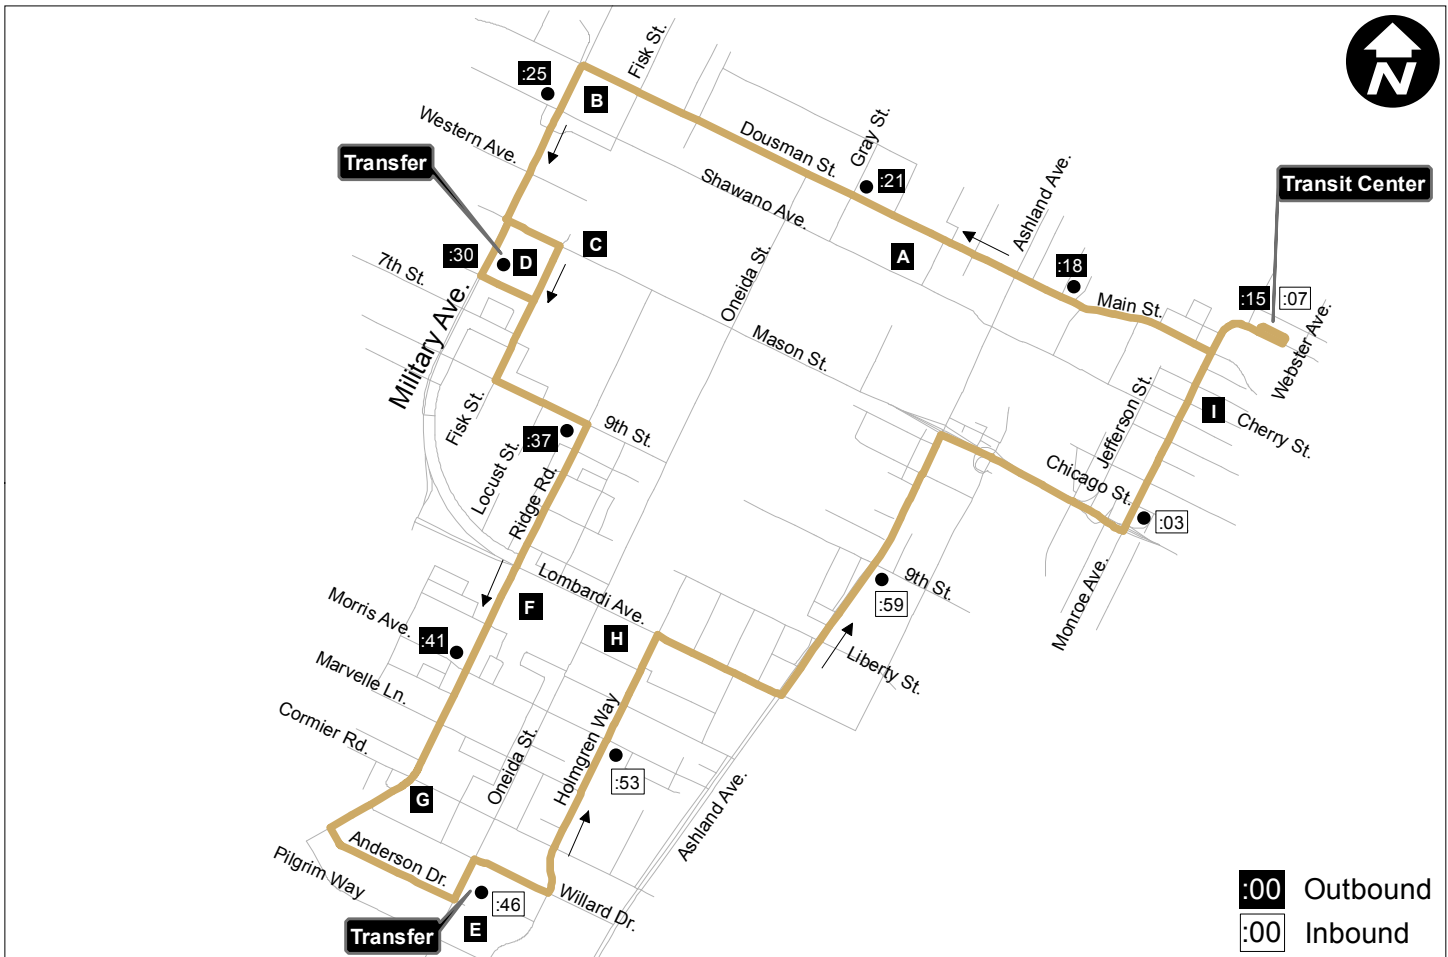

# #9 Tan Line

**Saturday:** 7:15 AM - 6:15 PM  
 (with the last bus departing the Transit Center at 5:15 PM, Green Bay Plaza at 5:30 PM, and Bay Park Square Mall at 5:46 PM)

- A** West High School
- B** Social Security Administration
- C** Mason Manor
- D** Green Bay Plaza
- E** Bay Park Square Mall
- F** Lambeau Field
- G** Target
- H** Resch Center
- I** Job Center

<u>Outbound</u>	<u>Hourly Service</u>
<b>Transit Center</b>	:15
Dousman & Broadway	:18
Dousman & Gray	:21
Military & Shawano	:25
<b>Green Bay Plaza Transfer Point</b>	:30
9 <sup>th</sup> & Ridge	:37
Ridge & Morris	:41

<u>Inbound</u>	<u>Hourly Service</u>
<b>Bay Park Square Mall Transfer Point</b> (Transfer with Route 10)	:46
Holmgren & Morris	:53
Ashland & 9 <sup>th</sup>	:59
Monroe & Chicago	:03
<b>Transit Center</b>	:07