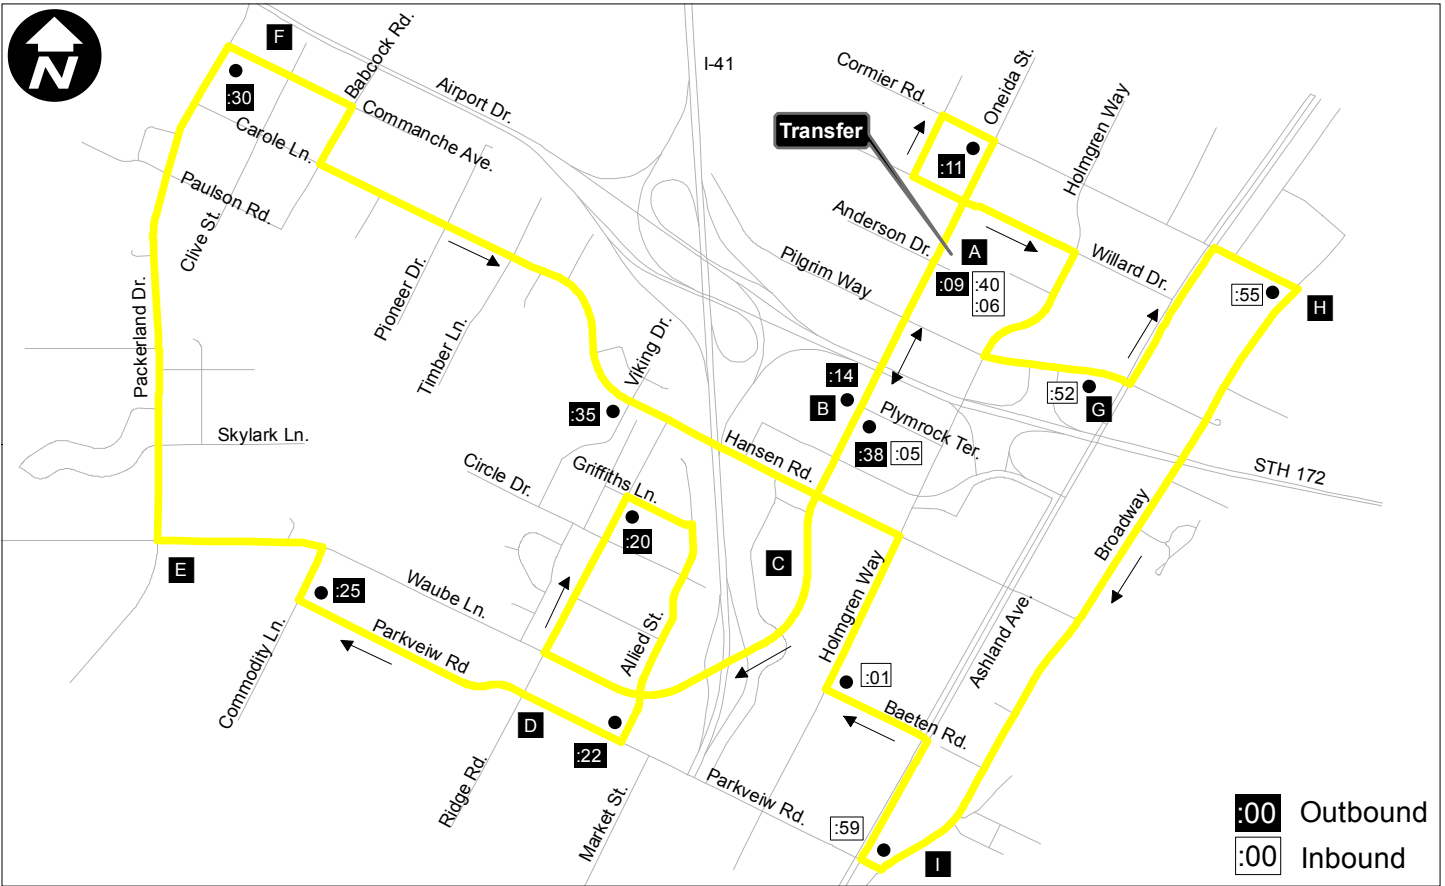

#10 Yellow Line

Weekday, Weekday Evening, & Saturday Service
Monday-Friday: 5:09 AM – 9:40 PM (with the last bus departing Bay Park Square at 9:09 PM)

Saturday: 7:09 AM – 6:40 PM (with the last bus departing Bay Park Square at 6:09 PM)

- A** Bay Park Square Mall
- B** Department of Motor Vehicles
- C** Goodwill Industries
- D** Tufco Technologies
- E** Schneider National
- F** Bellin
- G** Prevea
- H** Railroad Museum
- I** Brown County Fairgrounds

Outbound	Hourly Service
Bay Park Square Mall Transfer Point (Transfer with Routes 8, 17)	:09
Cormier & Oneida	:11
Oneida & Plymrock	:14
Ridge & Griffiths	:20
Allied & Parkview	:22
Parkview & Commodity	:25
Commanche & Packerland	:30
Hansen & Viking	:35
Oneida & Plymrock	:38

Inbound	Hourly Service
Bay Park Square Mall Transfer Point (Transfer with Route 9)	:40
Prevea	:52
Cormier & Broadway	:55
Fort Howard & Parkview	:59
Baeten & Holmgren	:01
Oneida & Plymrock	:05
Bay Park Square Mall Transfer Point	:06